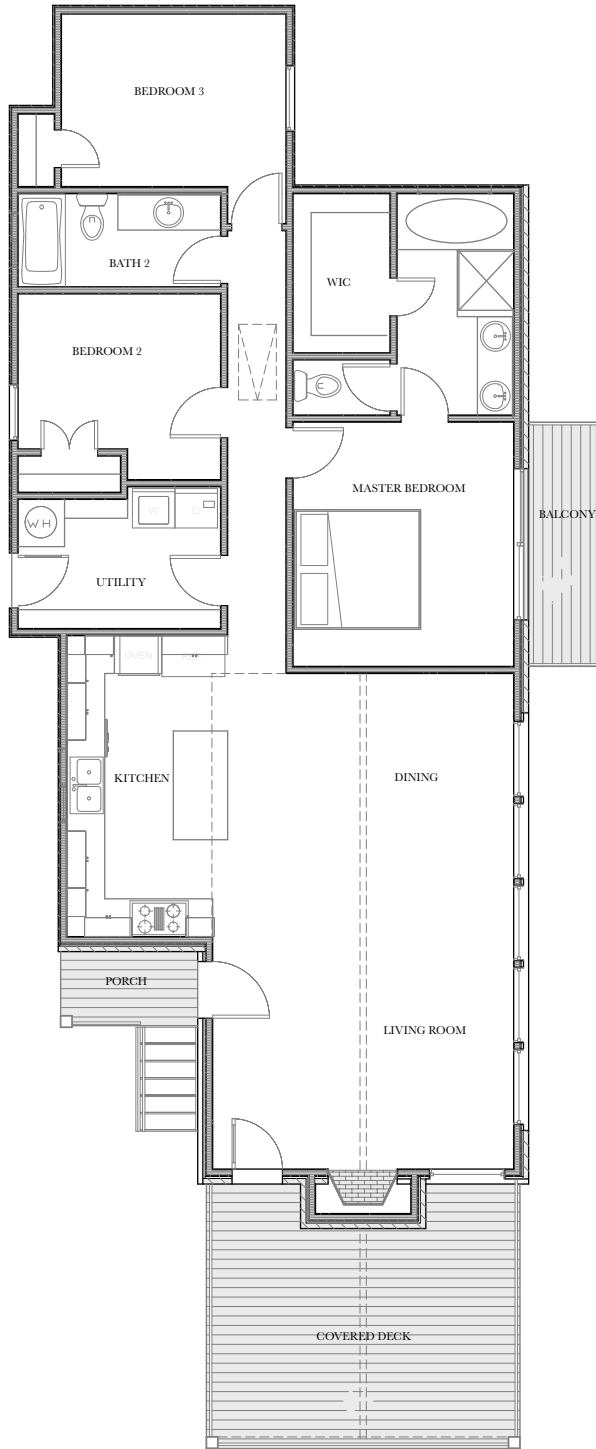

INSIDE THE BUILD LAKEVIEW ESCAPE

 3 BEDS

 2 BATHS

 2 CARS

 1,362 SF

FRONT ELEVATION

RIGHT ELEVATION