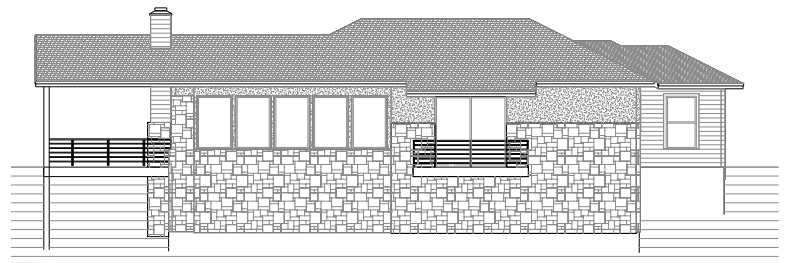

INSIDE THE BUILD LAKEVIEW ESCAPE

 3 BEDS

 2 BATHS

 2 CARS

 1,362 SF

FRONT ELEVATION

RIGHT ELEVATION